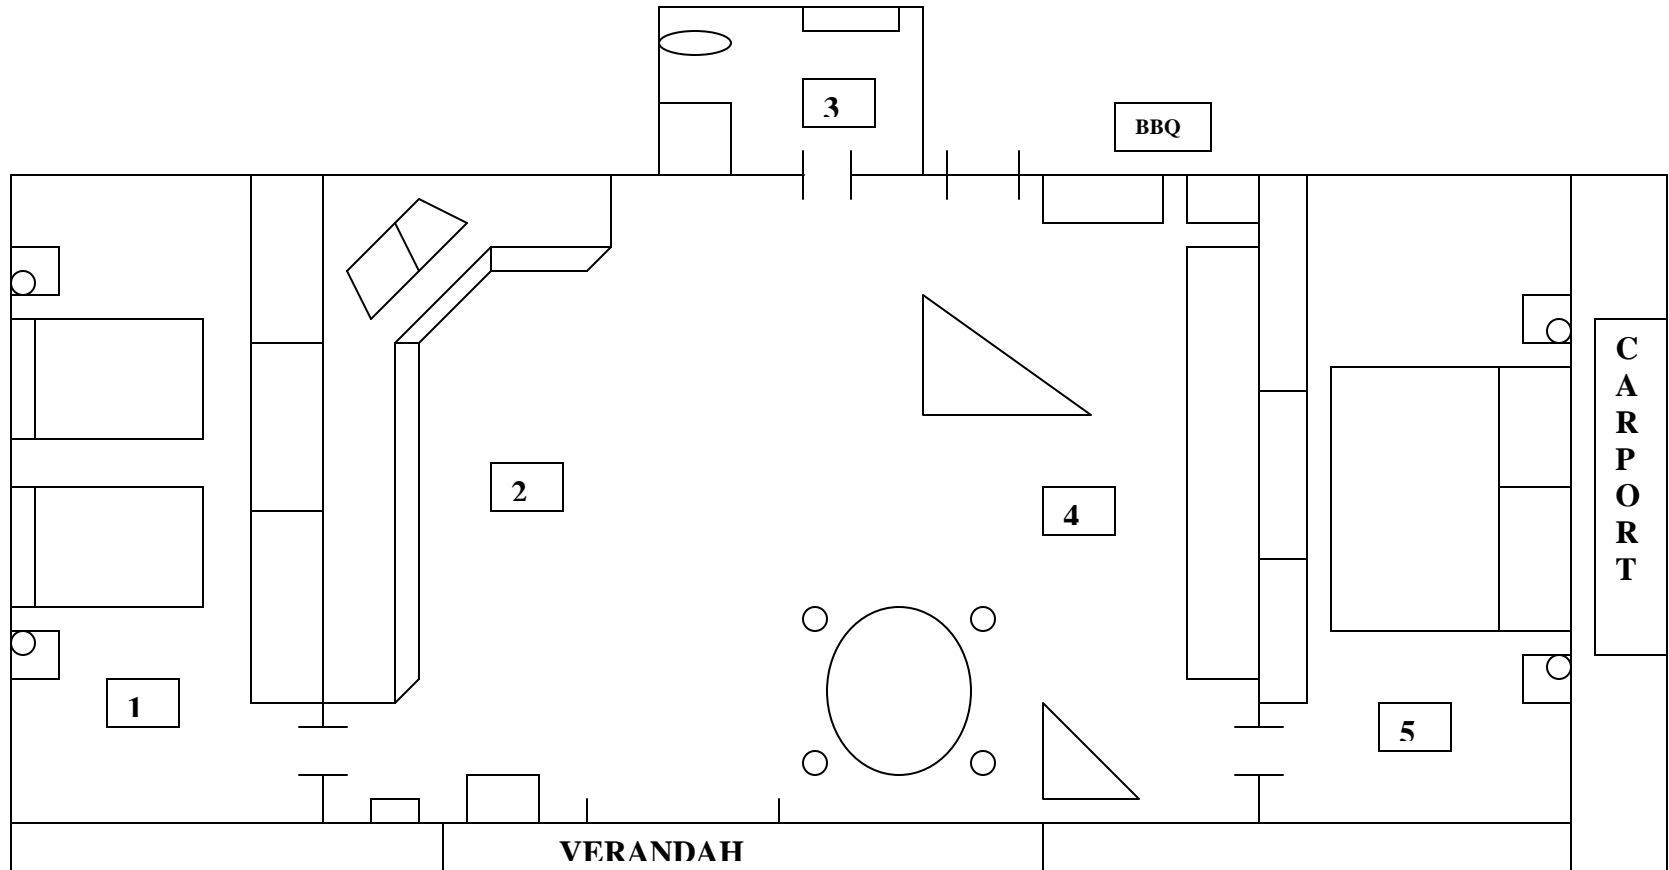

# FLOOR PLAN OF 'THE WURLIE COTTAGE'

## Key

- 1 Twin Bedroom**
- 2 Kitchenette**
- 3 Bathroom**

- 4 Living Area**
- 5 Queen Bedroom**